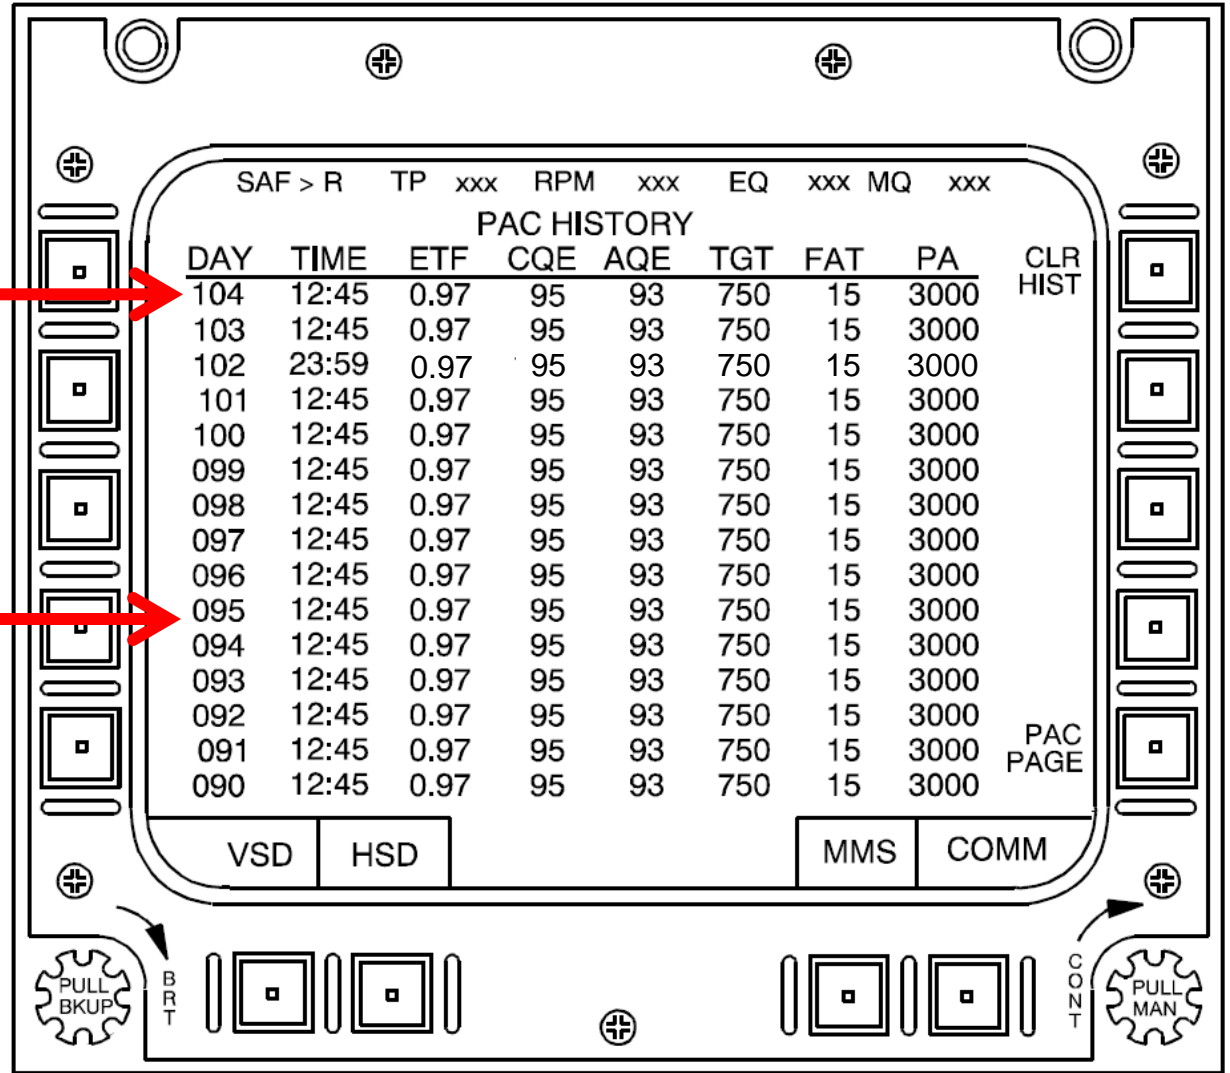

Supplement to H-58-12-SOF-01

Rolls Royce Engine Second Stage Turbine Wheel

The Power Assurance Check (PAC) Key provides access to the PAC HISTORY page.

Supplement to H-58-12-SOF-01
Rolls Royce Engine Second Stage Turbine Wheel

Power Assurance Check (PAC) History Page

Most recent PAC

PAC from 10 flights prior