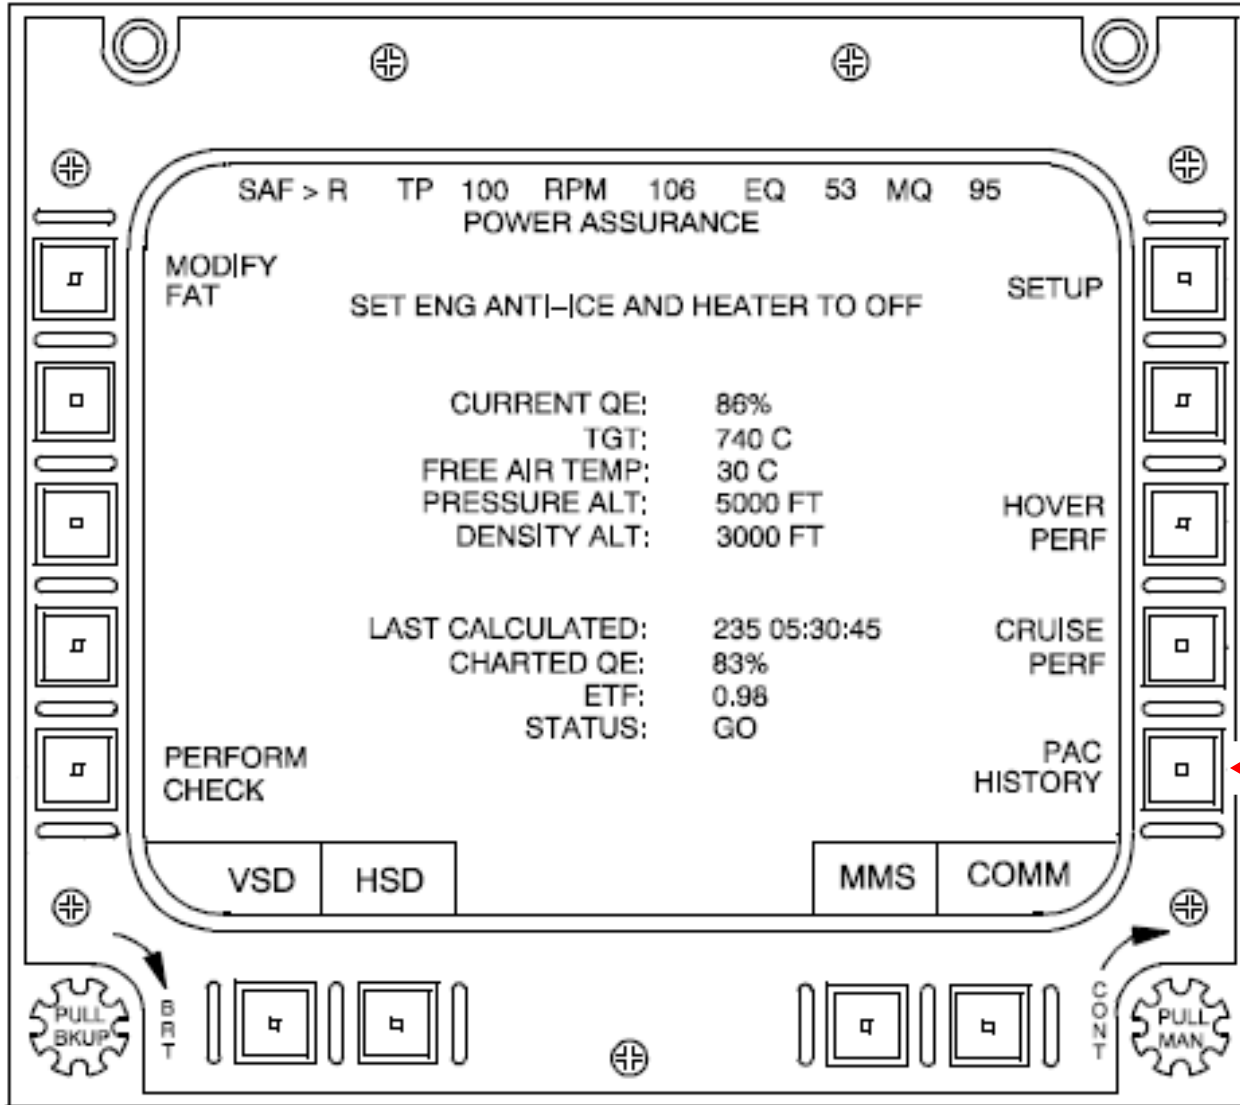

Supplement to H-58-12-SOF-01

Rolls Royce Engine Second Stage Turbine Wheel

The Power Assurance Check (PAC) Key provides access to the PAC HISTORY page.

Supplement to H-58-12-SOF-01
Rolls Royce Engine Second Stage Turbine Wheel

Power Assurance Check (PAC) History Page

Most recent PAC

PAC from 10 flights prior